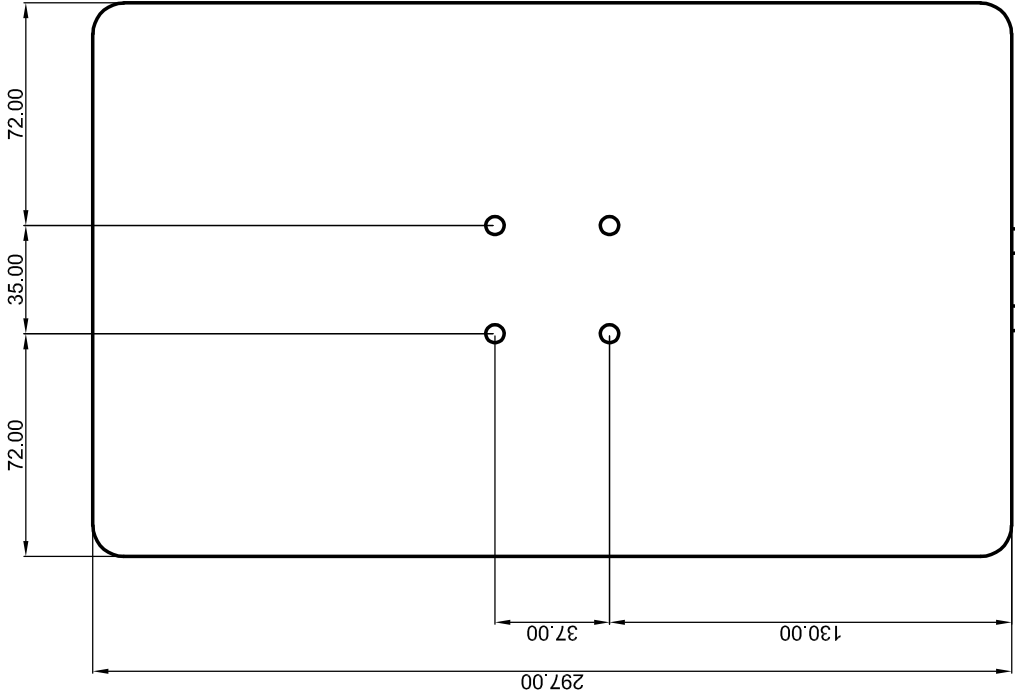

ANTENNA - TOP

ANTENNA - BACK

MOUNTING PLATE

SECTION A-A

CLAMP

"U" BOLT

ANTENNA  
ANT-129-001