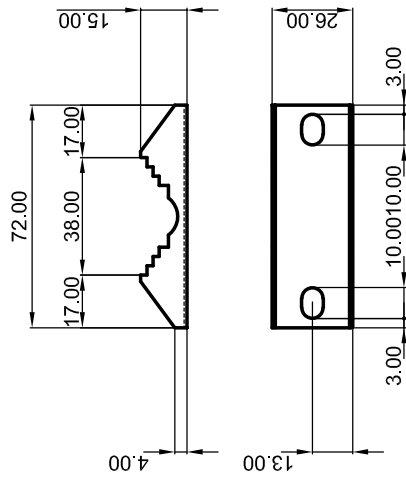

ANTENNA - TOP

ANTENNA - BACK

MOUNTING PLATE

SECTION A-A

CLAMP

"U" BOLT

ANTENNA  
ANT-129-001