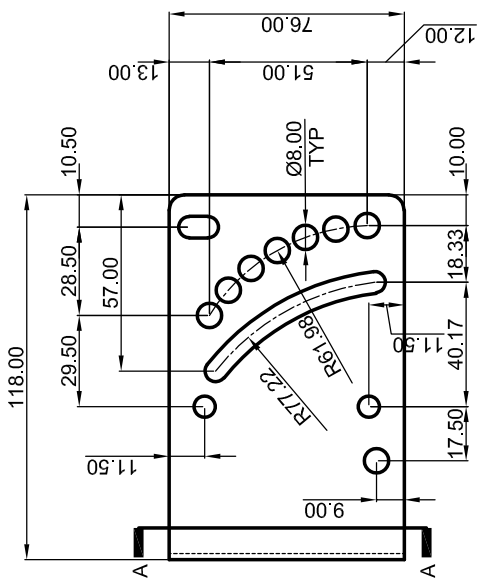

ANTENNA - TOP

ANTENNA - BACK

MOUNTING PLATE

SECTION A-A

CLAMP

"U" BOLT

ANTENNA  
ANT-129-001