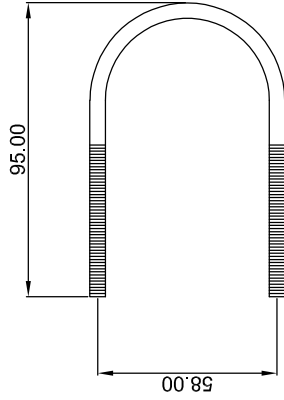

ANTENNA - TOP

ANTENNA - BACK

MOUNTING PLATE

SECTION A-A

CLAMP

"U" BOLT

ANTENNA  
ANT-129-001