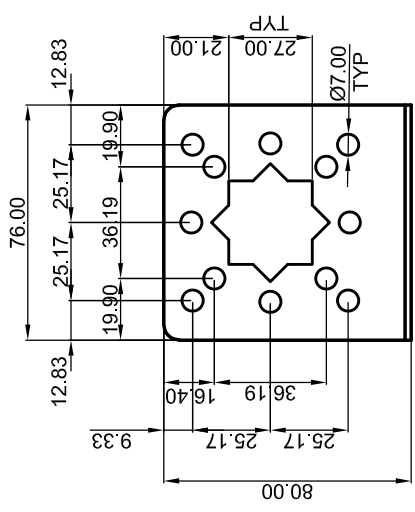

ANTENNA - TOP

ANTENNA - BACK

MOUNTING PLATE

SECTION A-A

CLAMP

"U" BOLT

ANTENNA  
ANT-129-001